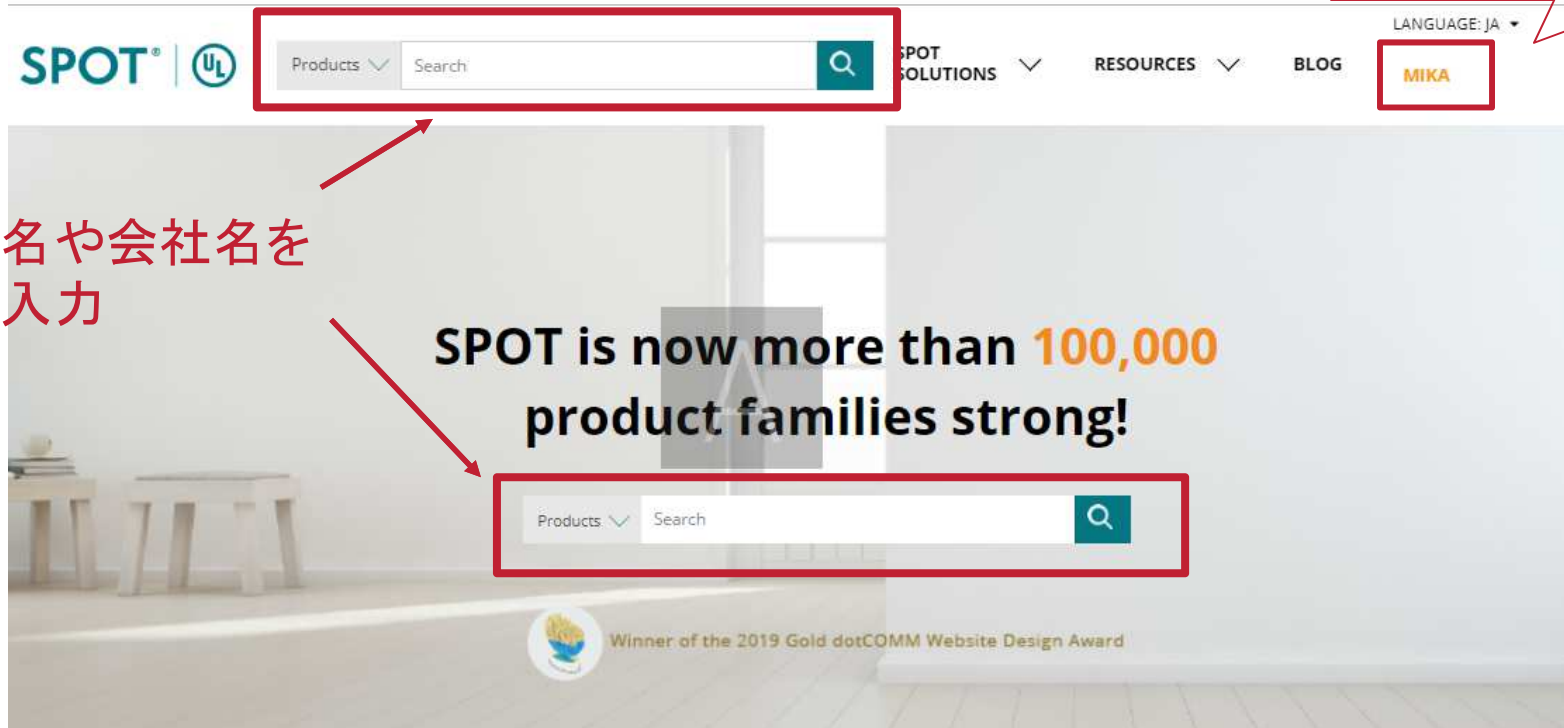

<https://spot.ul.com/>

製品検索1: キーワード検索

ログイン状態では
名前が表示される

商品名や会社名を
直接入力

製品検索2: 絞り込み検索

The screenshot shows the top navigation bar of the SPOT website. On the left is the SPOT logo with the UL logo. In the center is a search bar with a dropdown menu set to 'Products' and a search icon. To the right are links for 'SPOT SOLUTIONS', 'RESOURCES', and 'BLOG', along with a language selector set to 'LANGUAGE: JA' and a 'MIKA' link.